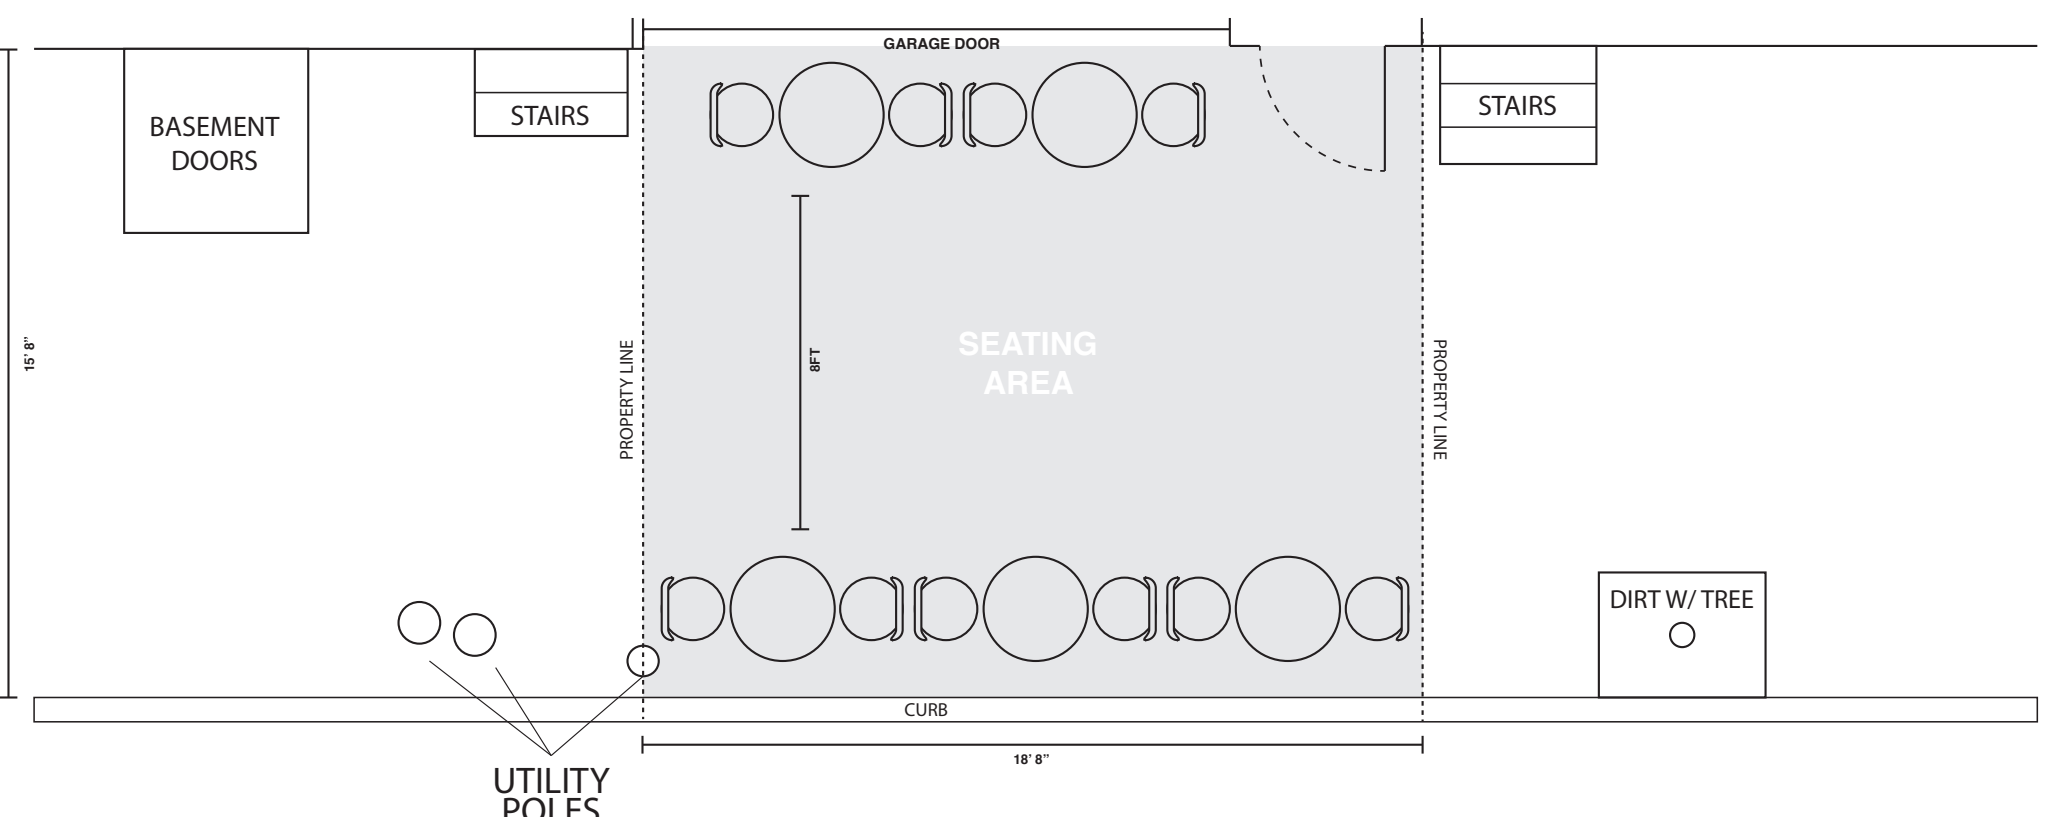

Kurant

OUTDOOR SEATING PLAN

436 E Girard Ave, 19125

438 E. GIRARD

436 E. GIRARD

434 E. GIRARD

E GIRARD AVE